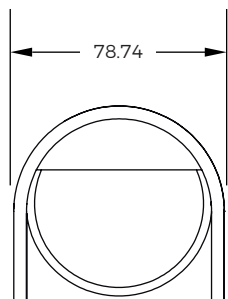

Polished

General Dimensions:

He: 23.62" / **Wi:** 23.62" / **Le:** 78.74"

Weight:

77.16 lb

Mesuares in inches

Frontal View

Lateral View