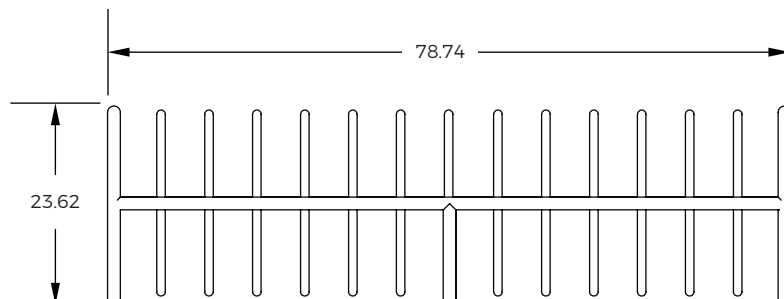

Polished

General Dimensions:

He: 23.62" / **Wi:** 23.62" / **Le:** 78.74"

Weight:

77.16 lb

Mesuares in inches

Frontal View

Lateral View