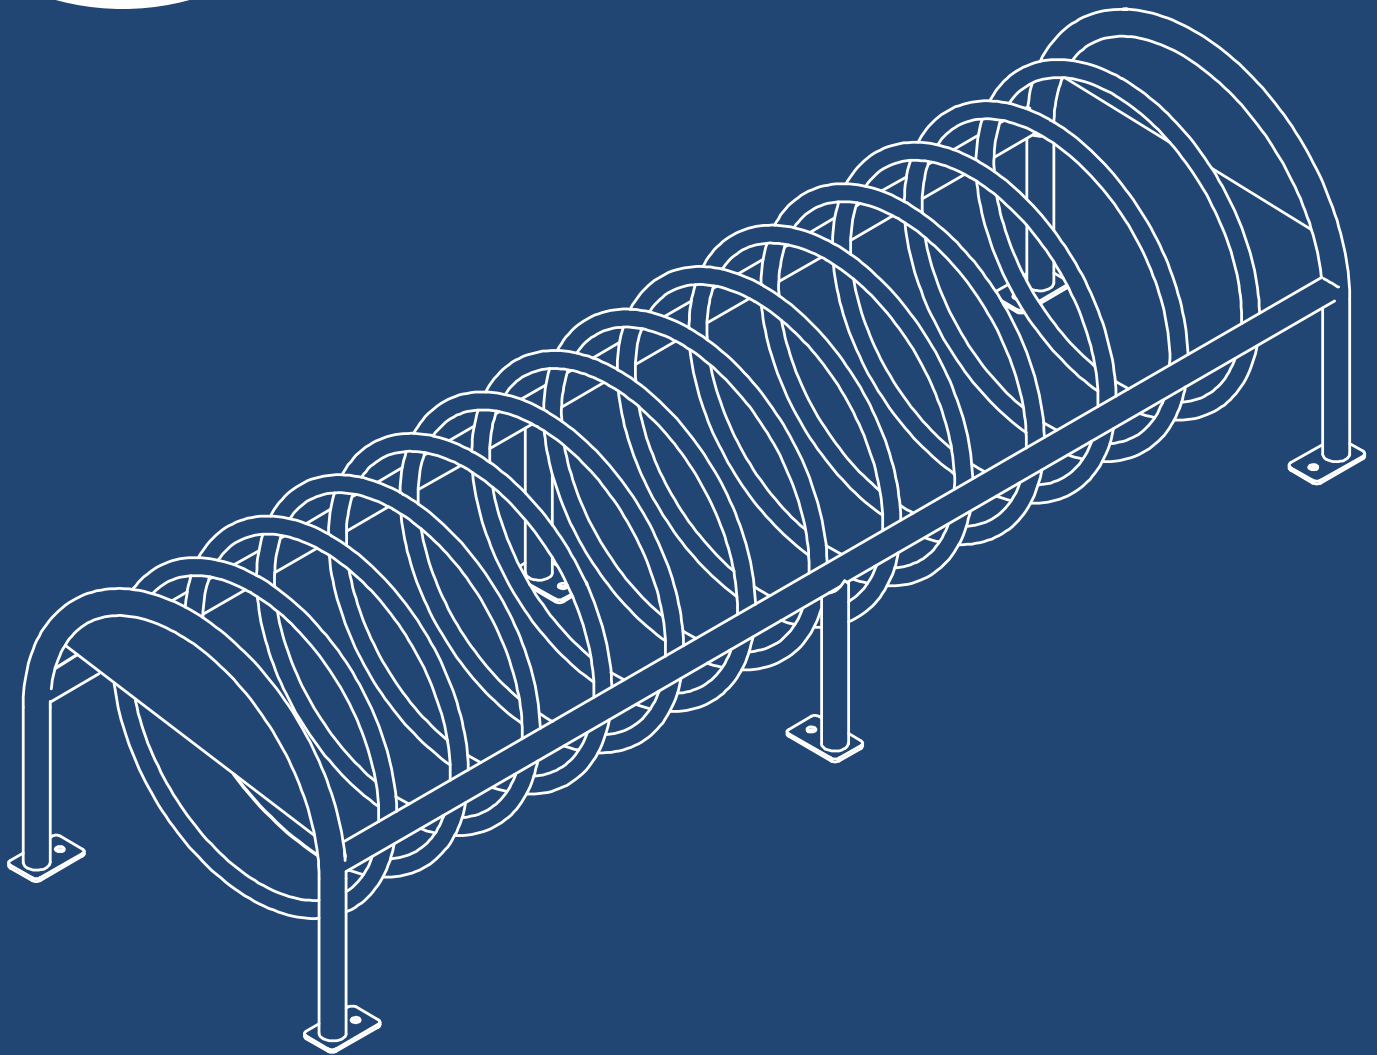

Bike Racks

Avanta

RB-024-AI-Mu

Avanta

RB-024-AI-Mu

Material and Colors

Stainless steel

Finish:

Polished

General Dimensions:

He: 23.62" / **Wi:** 23.62" / **Le:** 78.74"

Weight:

77.16 lb

Mesuares in inches

Frontal View

Lateral View